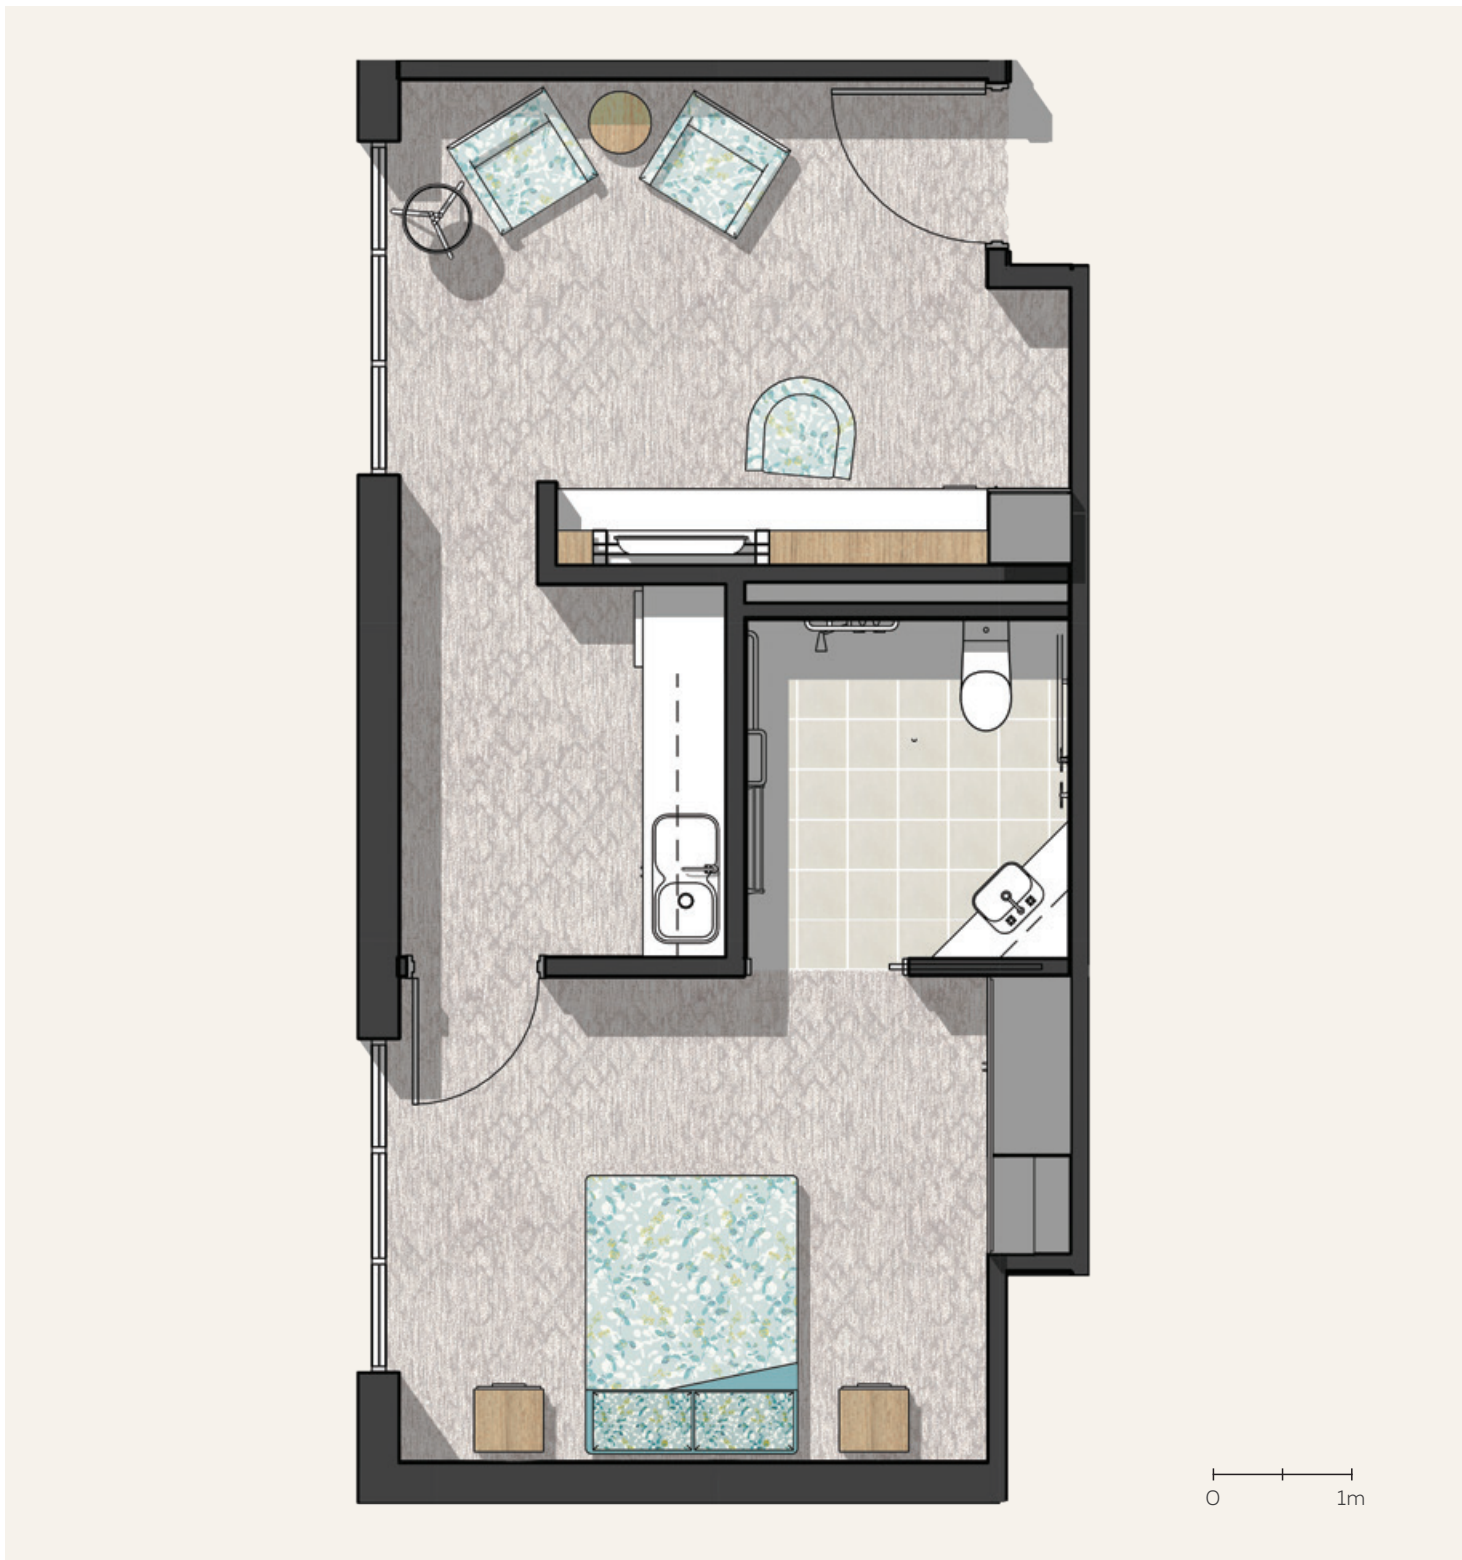

# St Vincent's Room Layout – Single

**St Vincent's**  
224 Swan Street West  
Guildford WA 6055

**P** 08 9279 5055  
**E** [stvincents@catholichomes.com](mailto:stvincents@catholichomes.com)

[catholichomes.com](http://catholichomes.com)

# St Vincent's Room Layout – Couple

**St Vincent's**  
224 Swan Street West  
Guildford WA 6055

**P** 08 9279 5055  
**E** stvincents@catholichomes.com

[catholichomes.com](http://catholichomes.com)